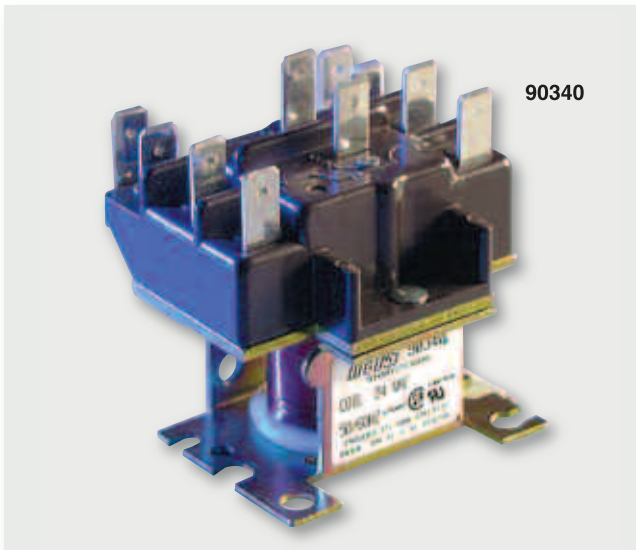

# Fan Centers

MARS SERIES **240**

## JARD Fan Centers

- Plug-in style relay for easy field replacement.
- Pre-stripped, color coded leads simplify wiring.
- Combination screw/solder terminals for low voltage wiring.
- Standard double-throw relays handle both one and two speed motors.

MARS NO.	JARD NO.	VA	PRIMARY VAC	SECONDARY VAC	CONTACT CONFIGURATION	HP RATING
44213	4011FC	40	120	24	SPDT	3/4
44210	4031FC	40	120/208/240	24	DPDT	3/4

MARS NO.	USED ON	DESCRIPTION
90340	24010, 24012, 24013, 24014	DPDT universal plug-in replacement relay