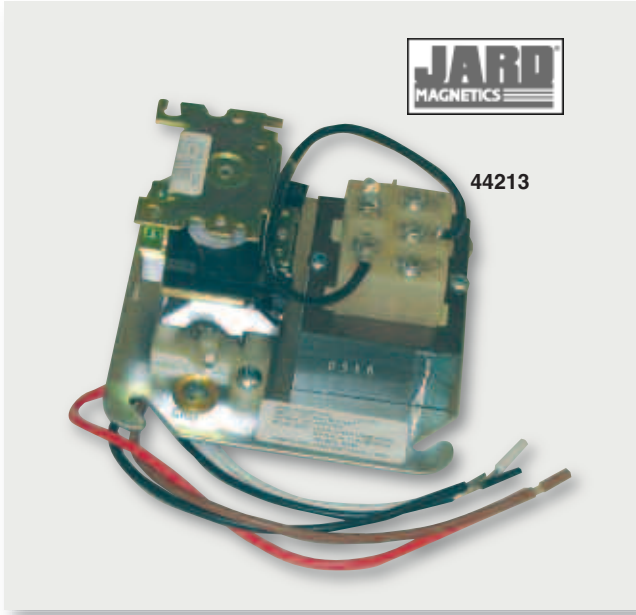

# Fan Centers

MARS SERIES **240**

## JARD Fan Centers

- Plug-in style relay for easy field replacement.
- Pre-stripped, color coded leads simplify wiring.
- Combination screw/solder terminals for low voltage wiring.
- Standard double-throw relays handle both one and two speed motors.

MARS NO.	JARD NO.	VA	PRIMARY VAC	SECONDARY VAC	CONTACT CONFIGURATION	HP RATING
44213	4011FC	40	120	24	SPDT	3/4
44210	4031FC	40	120/208/240	24	DPDT	3/4

MARS NO.	USED ON	DESCRIPTION
90340	24010, 24012, 24013, 24014	DPDT universal plug-in replacement relay